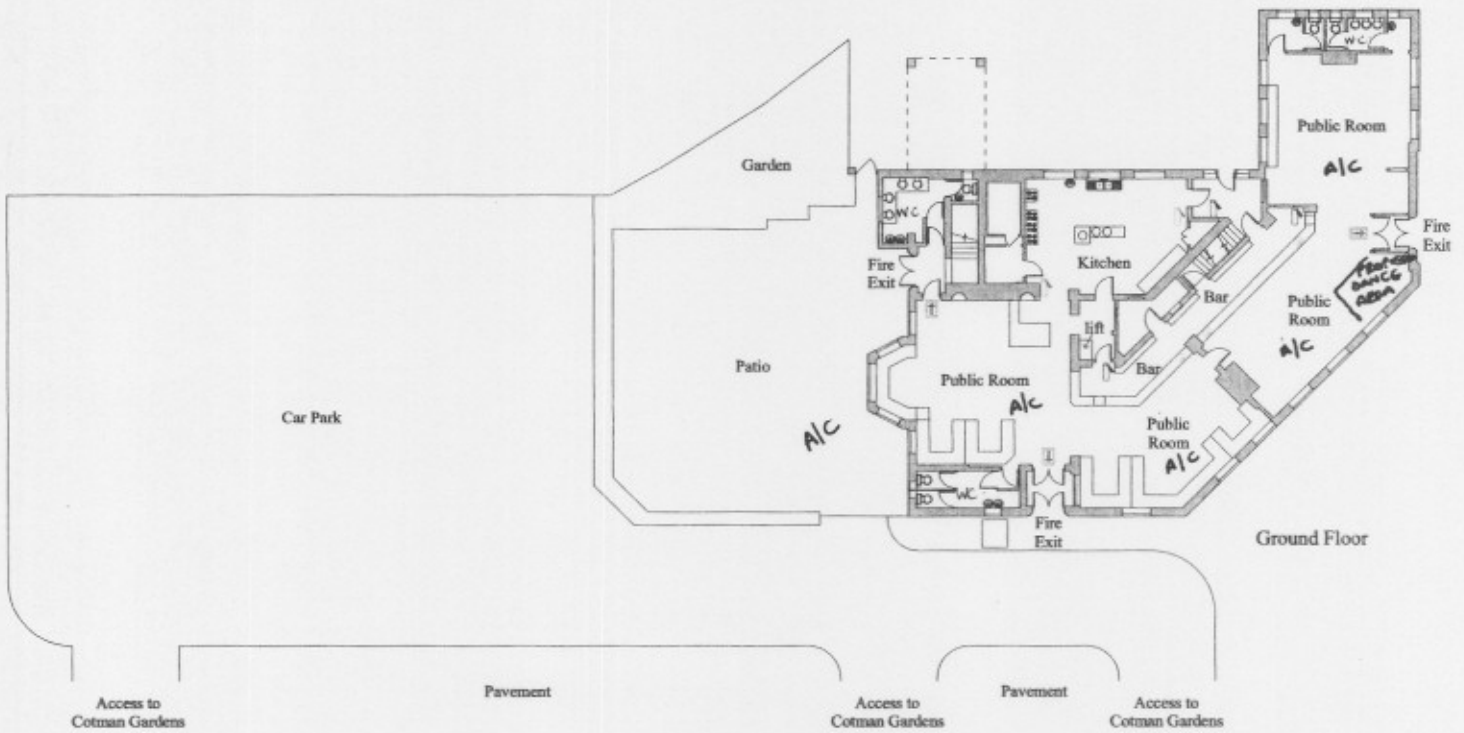

# Flying Eagle

Trueplan (UK) Ltd  
Bank Chambers  
36 Mount Pleasant  
Tunbridge Wells  
Kent TN1 1RB

Flying Eagle, North Parade,  
Mollison Way, Edgware, HA8 5QH  
Gross Internal Area : 770.6 sq.m (8294 sq.ft.)