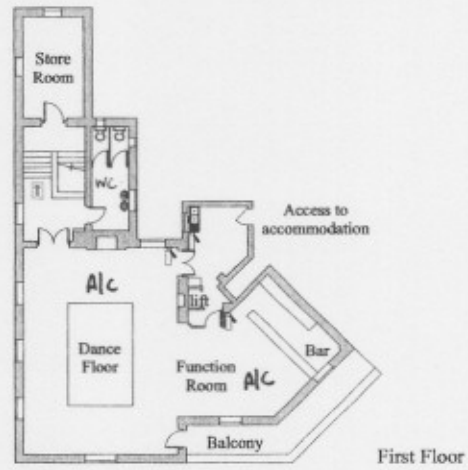

# Flying Eagle

Trueplan (UK) Ltd  
Bank Chambers  
36 Mount Pleasant  
Tunbridge Wells  
Kent TN1 1RB

Flying Eagle, North Parade,  
Mollison Way, Edgware, HA8 5QH  
Gross Internal Area : 770.6 sq.m (8294 sq.ft.)