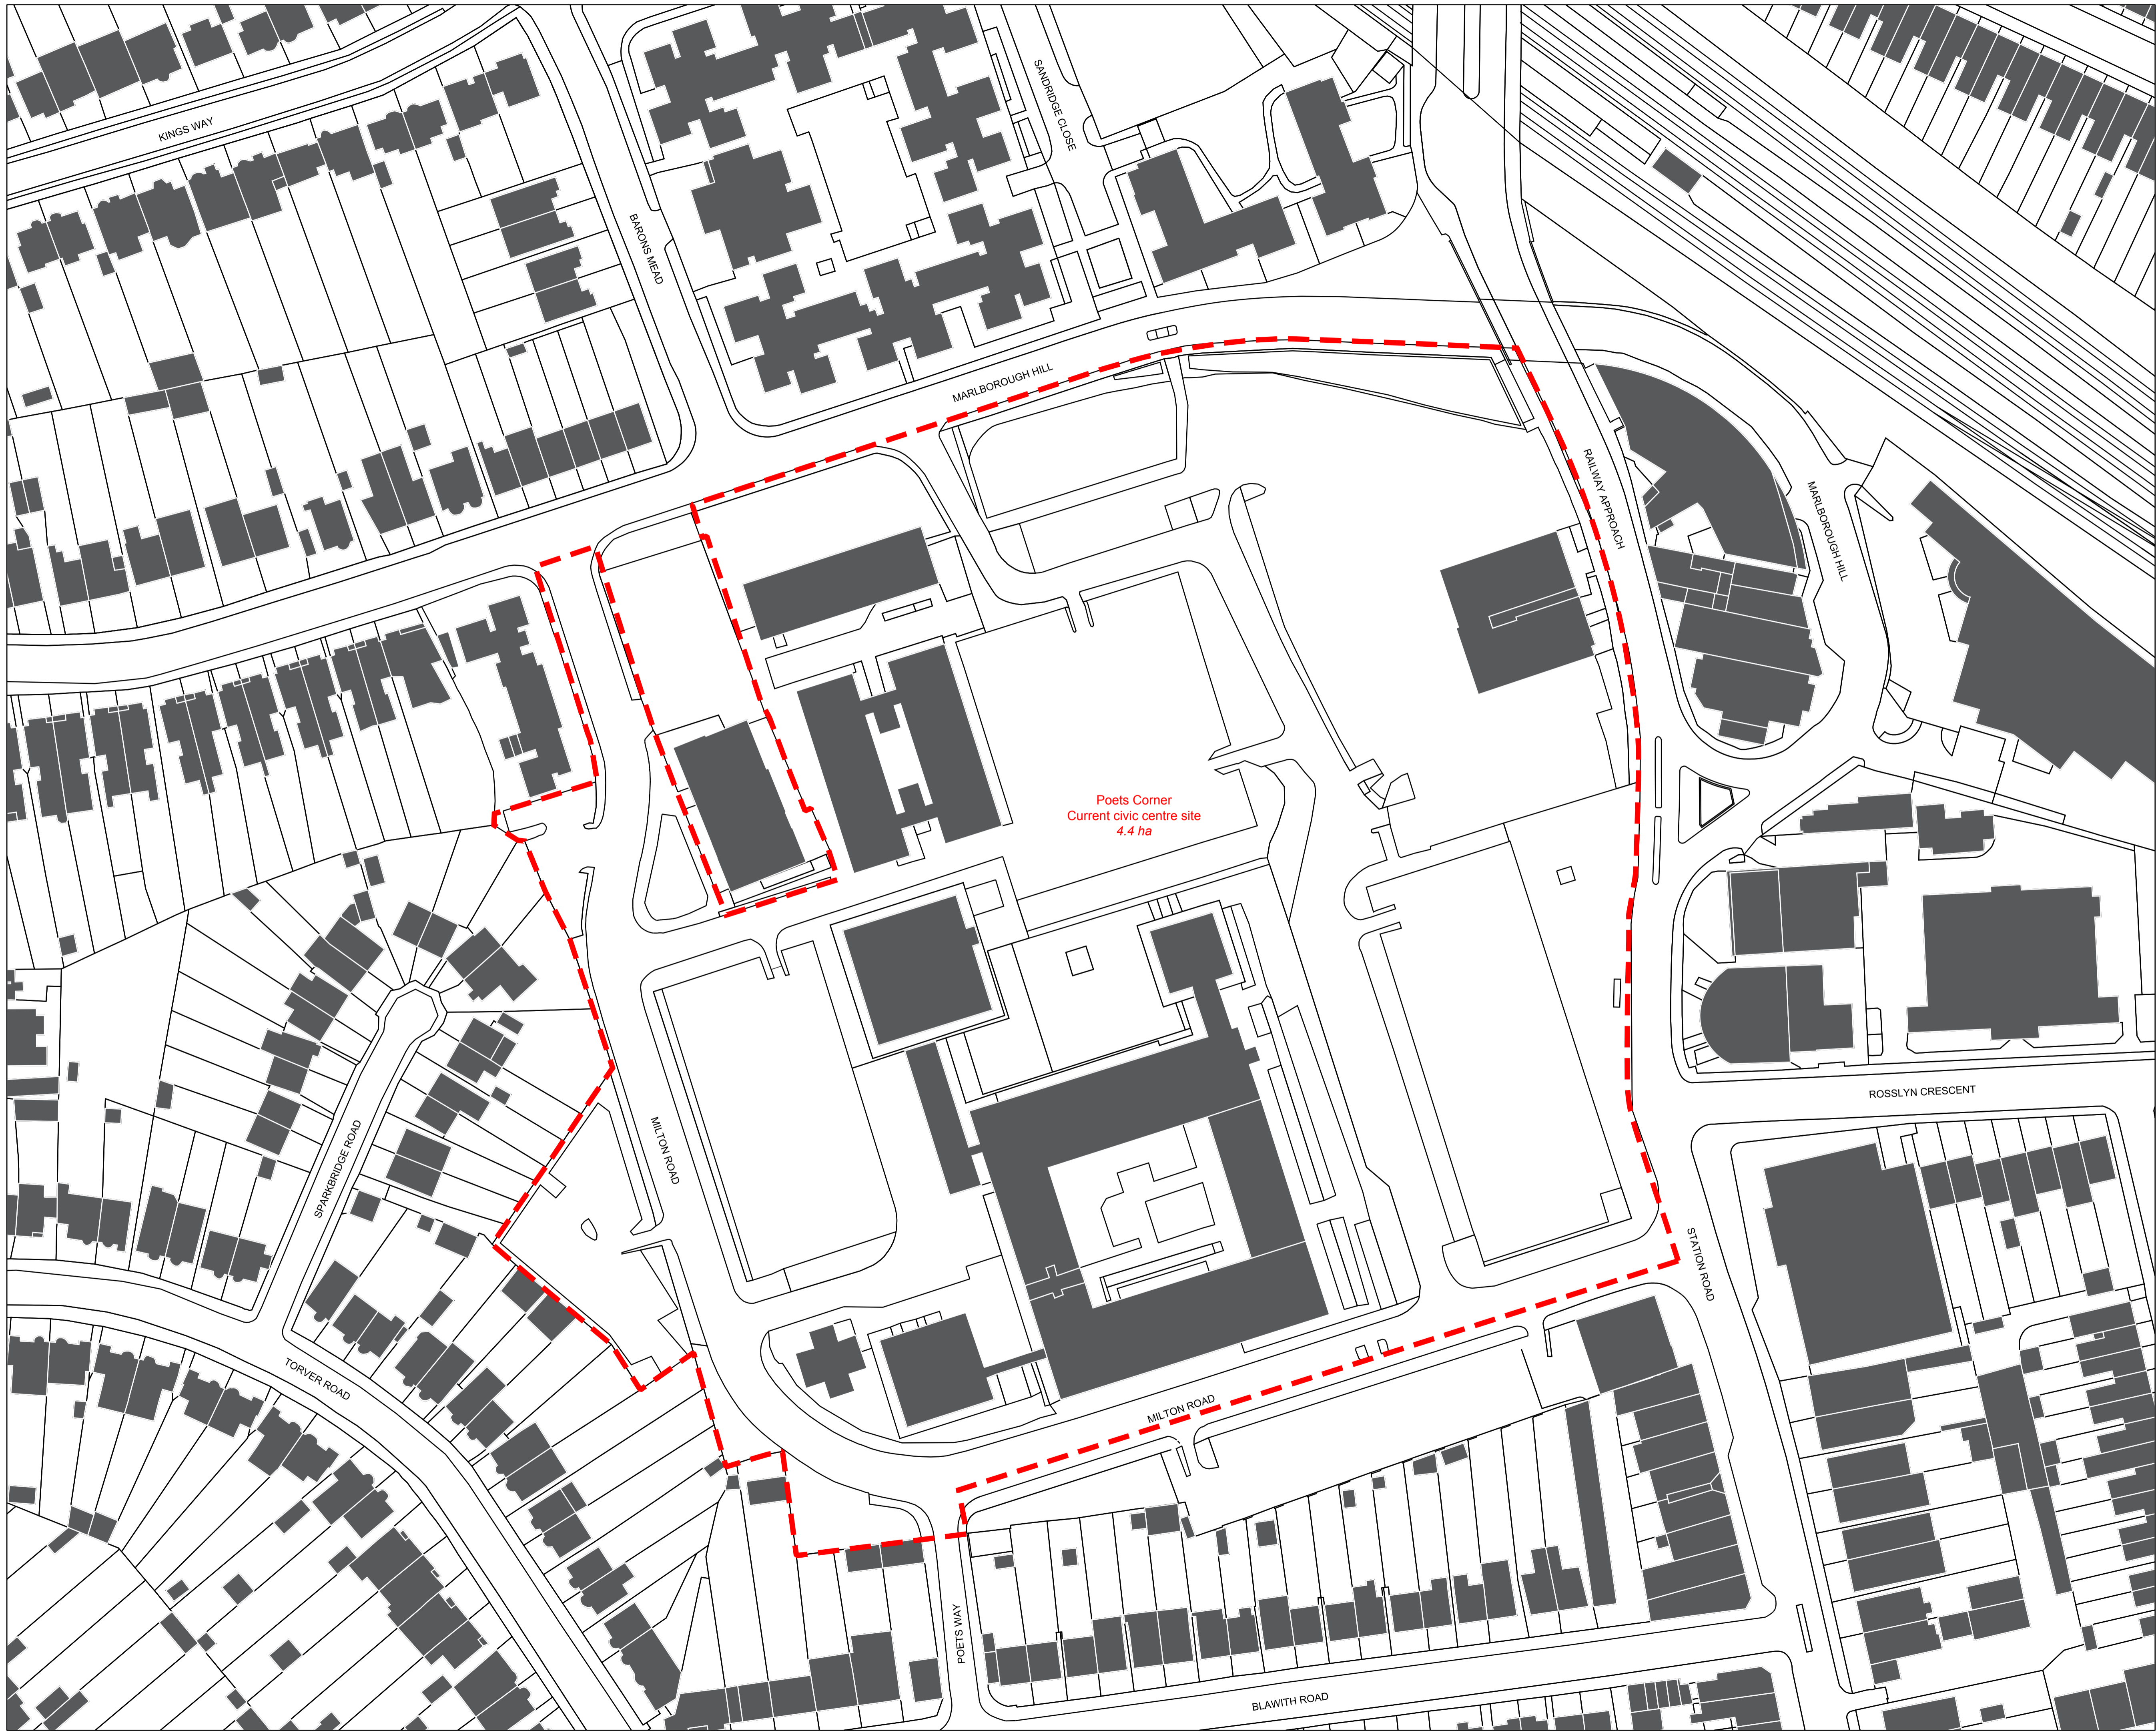

Rev	Date	Description
B	20.06.19	Plot S and culture centre removed

Notes

-  Poets Corner site boundary, land in Harrow Council ownership

Drawing no. **PC-E-SP-000** Revision **B**

Drawing title
Poets Corner Existing site plan

Project	Poets Corner		
Client	Harrow Council		
Drawn	AT	Checked	
Date	14.03.19	Status	Preliminary
Scale @ A1	1:1250	Scale @ A3	1:2500