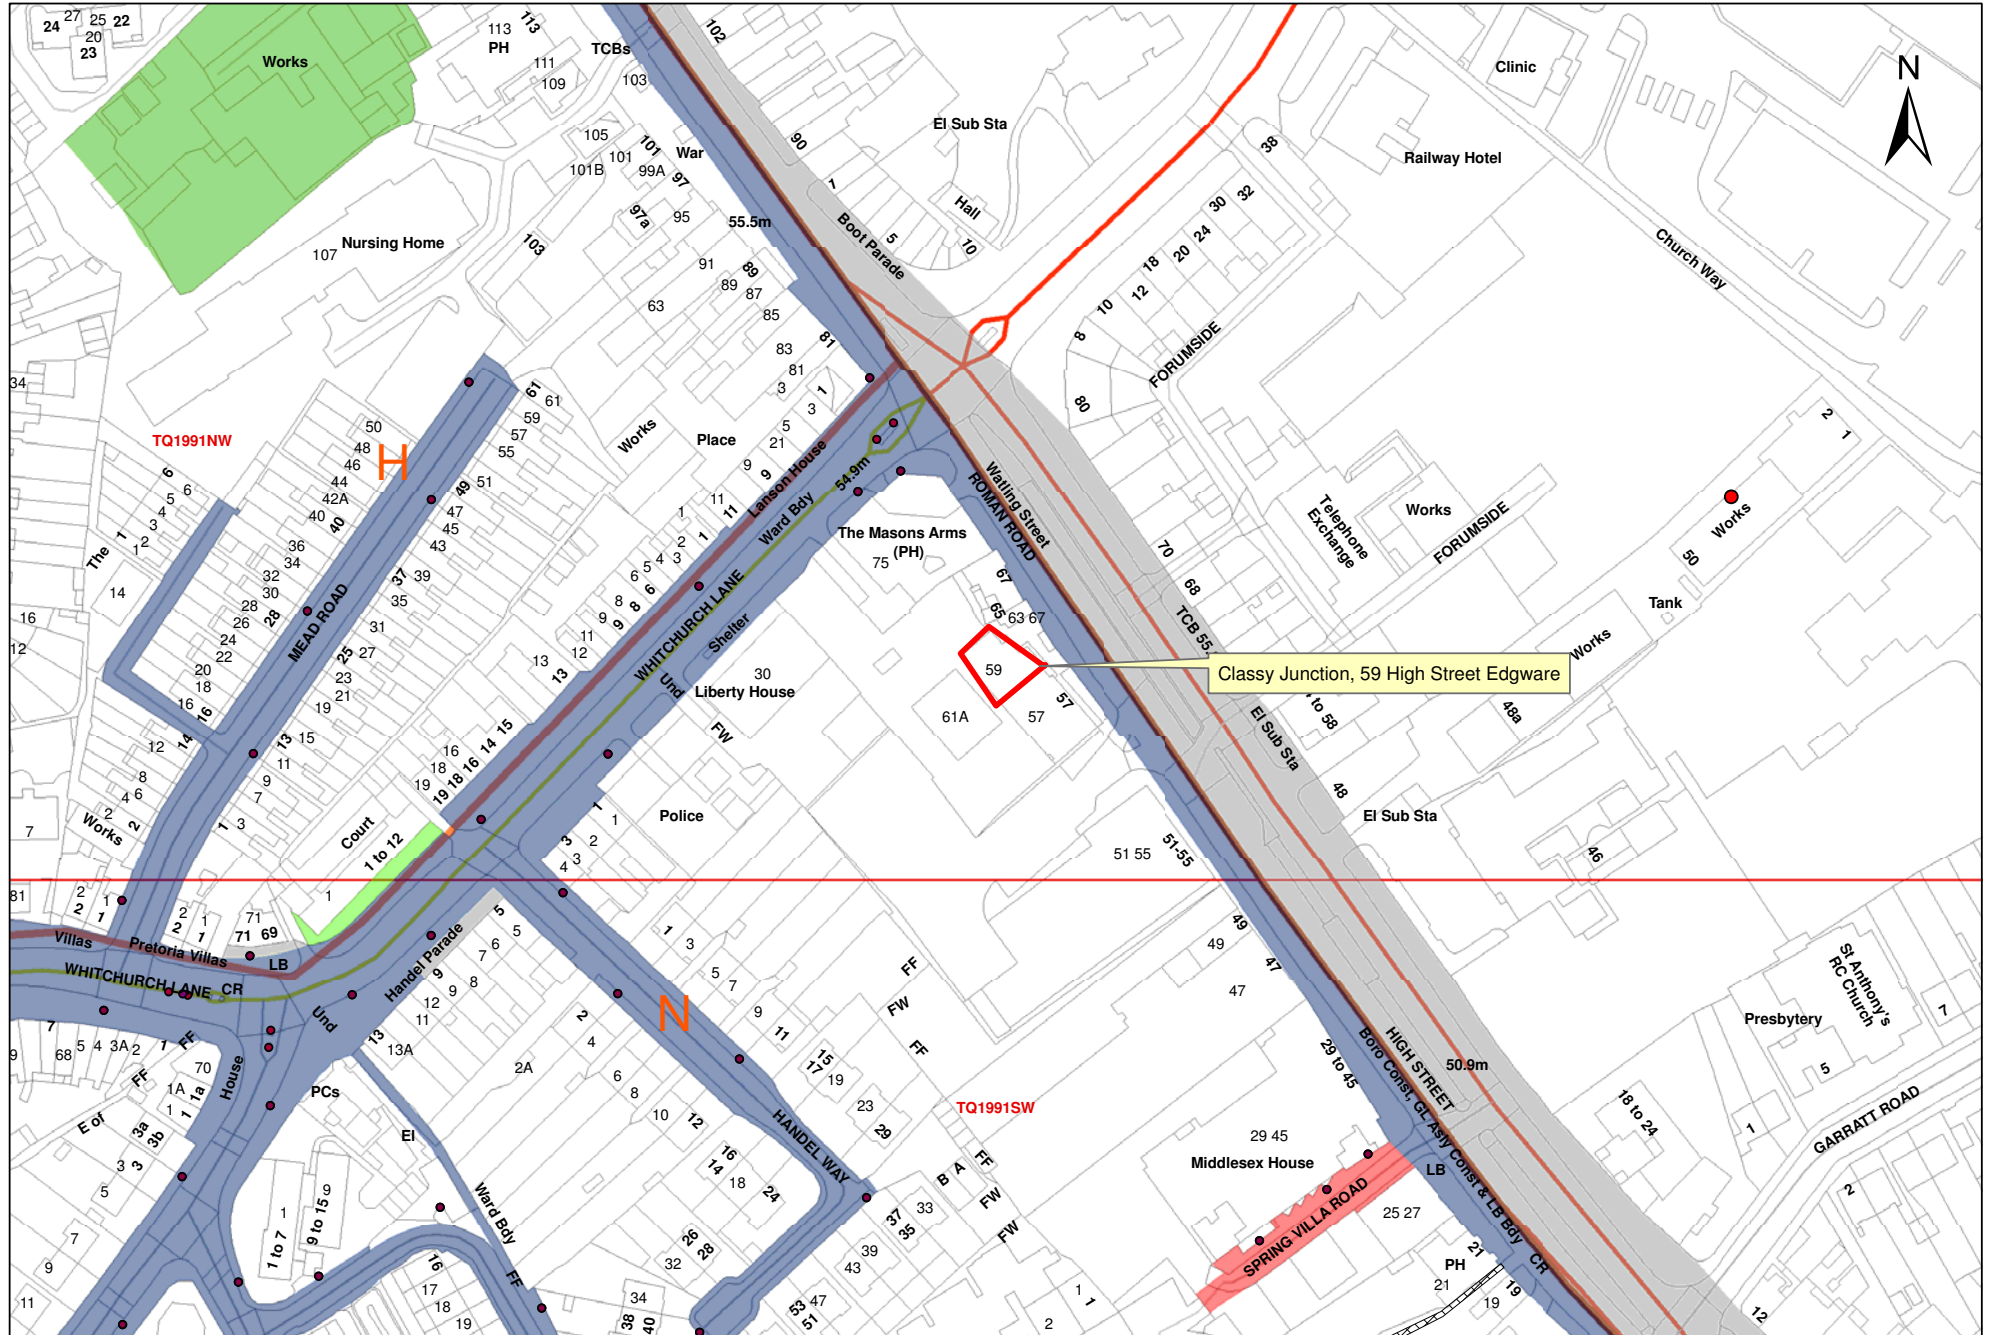

Appendix B

High Street os 59
1:1250 -20-01-2015

This map is reproduced from Ordnance Survey material with the permission of Ordnance Survey on behalf of the controller of Her Majesty's Stationery Office. Crown Copyright. Unauthorised reproduction infringes Crown Copyright and may lead to prosecutions or civil proceedings. London Borough of Harrow LA.100019206. 2007.