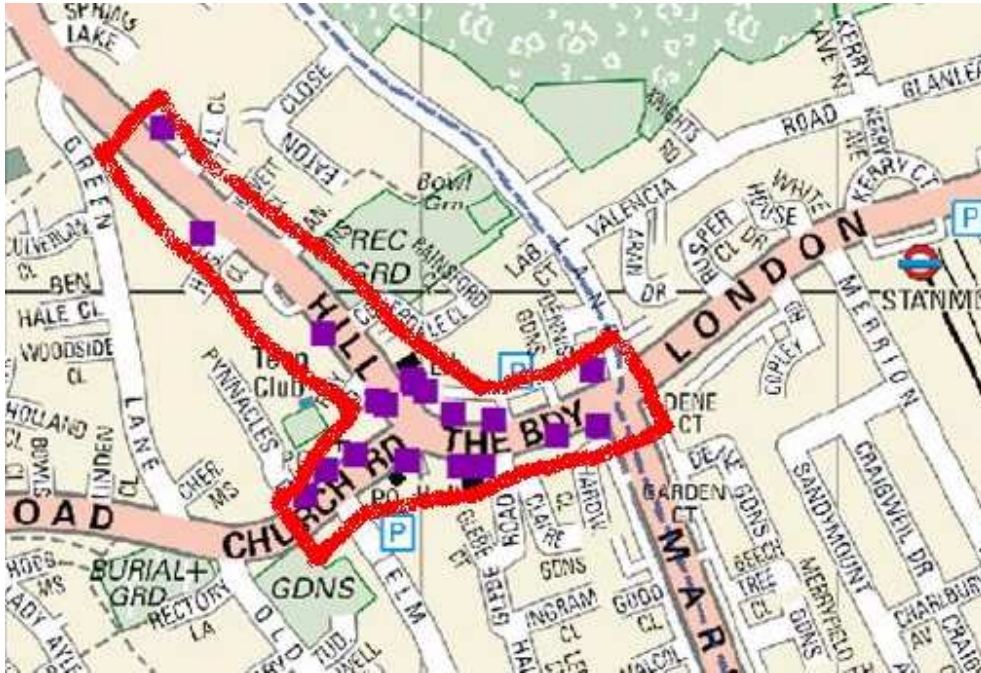

Appendix 1

PROPOSED COVERAGE OF EARLY MORNING RESTRICTION ORDER

LICENSED PREMISES AFFECTED BY THIS ORDER

- Apollonia Restaurant, 25-29 Church Road, Stanmore, Middlesex, HA7 4AR.
Buckingham Foods, 9 Buckingham Parade, The Broadway, Stanmore, Middlesex, HA7 4EB.
*The Crazy Horse, 43 Church Road, Stanmore, Middlesex, HA7 4AA.
The Elysian Restaurant, 11 Stanmore Hill, Stanmore, Middlesex, HA7 3DP.
Prezzo, 67 The Broadway, Stanmore, Middlesex, HA7 4DA.
Lidl Supermarket, 80-82 The Broadway, Stanmore, Middlesex, HA7 4HB.
Delisserie, 11 Buckingham Parade, The Broadway, Stanmore, Middlesex, HA7 4EB.
The Man In The Moon Public House, 1 Buckingham Parade, The Broadway, Stanmore, HA7 4EB.
Maurya, 16 Church Road, Stanmore, Middlesex, HA7 4AR.
Memories Of India Restaurant, 12 Buckingham Parade, The Broadway, Stanmore, Middlesex, HA7 4EB.
Pizza Express, 55 The Broadway, Stanmore, Middlesex, HA7 4DJ.
Raw Lasan, The Vine Inn Public House, 154 Stanmore Hill, Stanmore, Middlesex, HA7 3DA.
Spice Rack, The Vintry Public House, 35 Church Road, Stanmore, Middlesex, HA7 4AD.
Sainsbury's, 1-9 The Broadway, Stanmore, Middlesex, HA7 4DA.
Sahara Lounge, 7 Stanmore Hill, Stanmore, Middlesex, HA7 3DP.
Abercorn Arms, 78 Stanmore Hill, Stanmore, Middlesex, HA7 3BU.
Social Club, Royal National Orthopaedic Hospital, Brockley Hill, Stanmore, Middlesex, HA7 4LP.
Stanmore Social Club, Rear, 25 The Broadway, Stanmore, Middlesex, HA7 4DA.
Lava Lanes, 16 Church Road, Stanmore, Middlesex, HA7 4AR.
Malthurst Stanmore, 65 Stanmore Hill, Stanmore, Middlesex, HA7 3DZ.
Stanmore Golf Club, Club House, 29 Gordon Avenue, Stanmore, Middlesex, HA7 2RL.